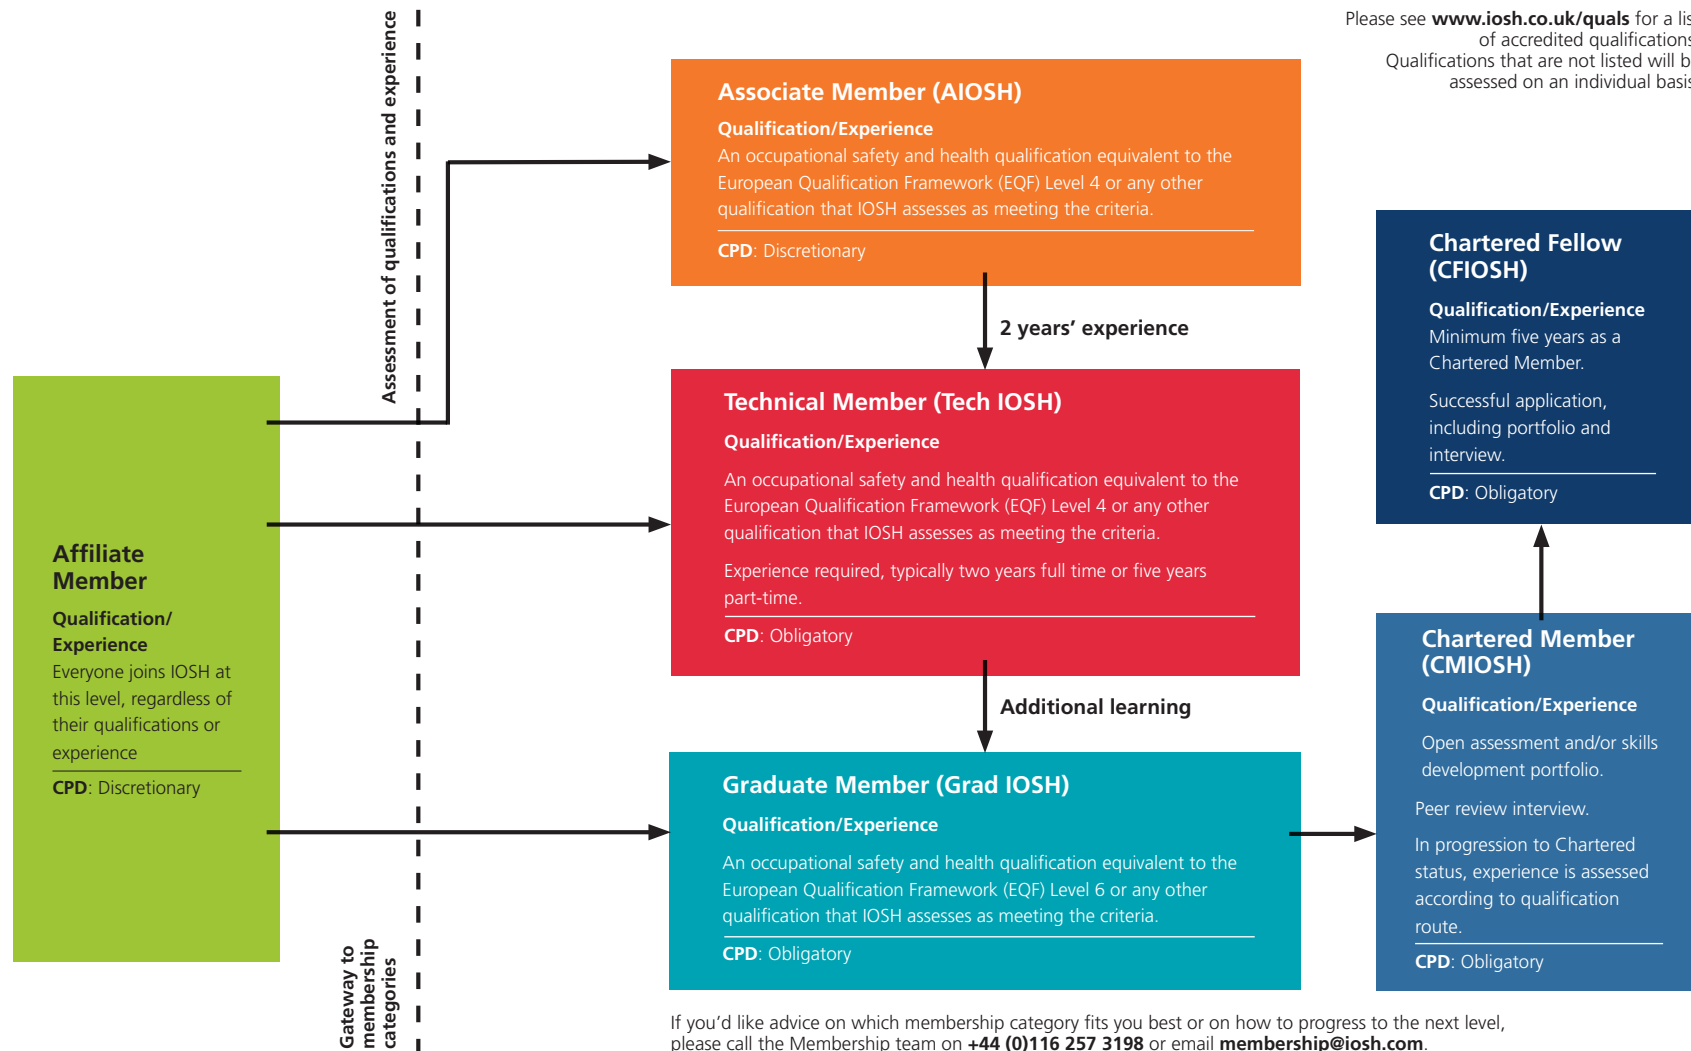

Your journey with IOSH starts here

Choose the route to membership that's right for you

If you'd like advice on which membership category fits you best or on how to progress to the next level, please call the Membership team on +44 (0)116 257 3198 or email membership@iosh.com.